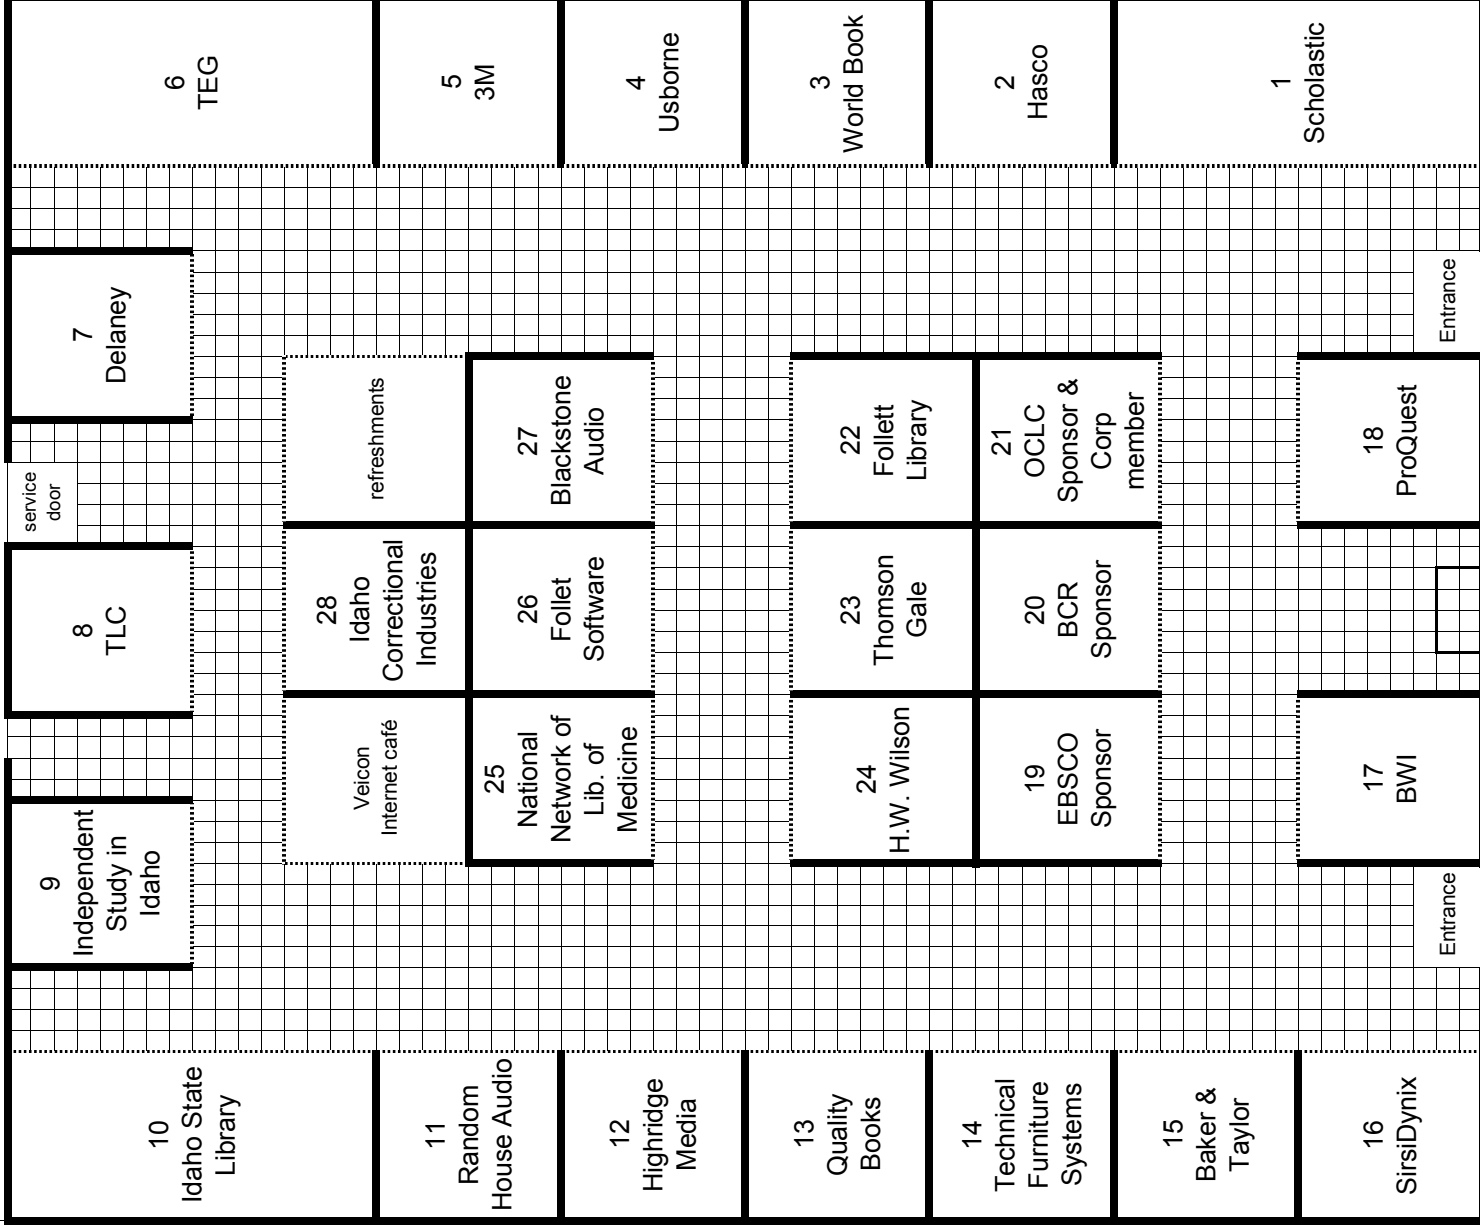

ILA 2005 Conference Exhibit Room  
 Pocatello--Red Lion Hotel, Bannock & Bonneville Rooms (64' x 58' ; 3,712 sq. ft.)

Kitchen/Staff entrances

Indoor Patio

Booths are 8' x 8' with an 8' back dividers and a 3' side dividers. Tables are 8' or 6'